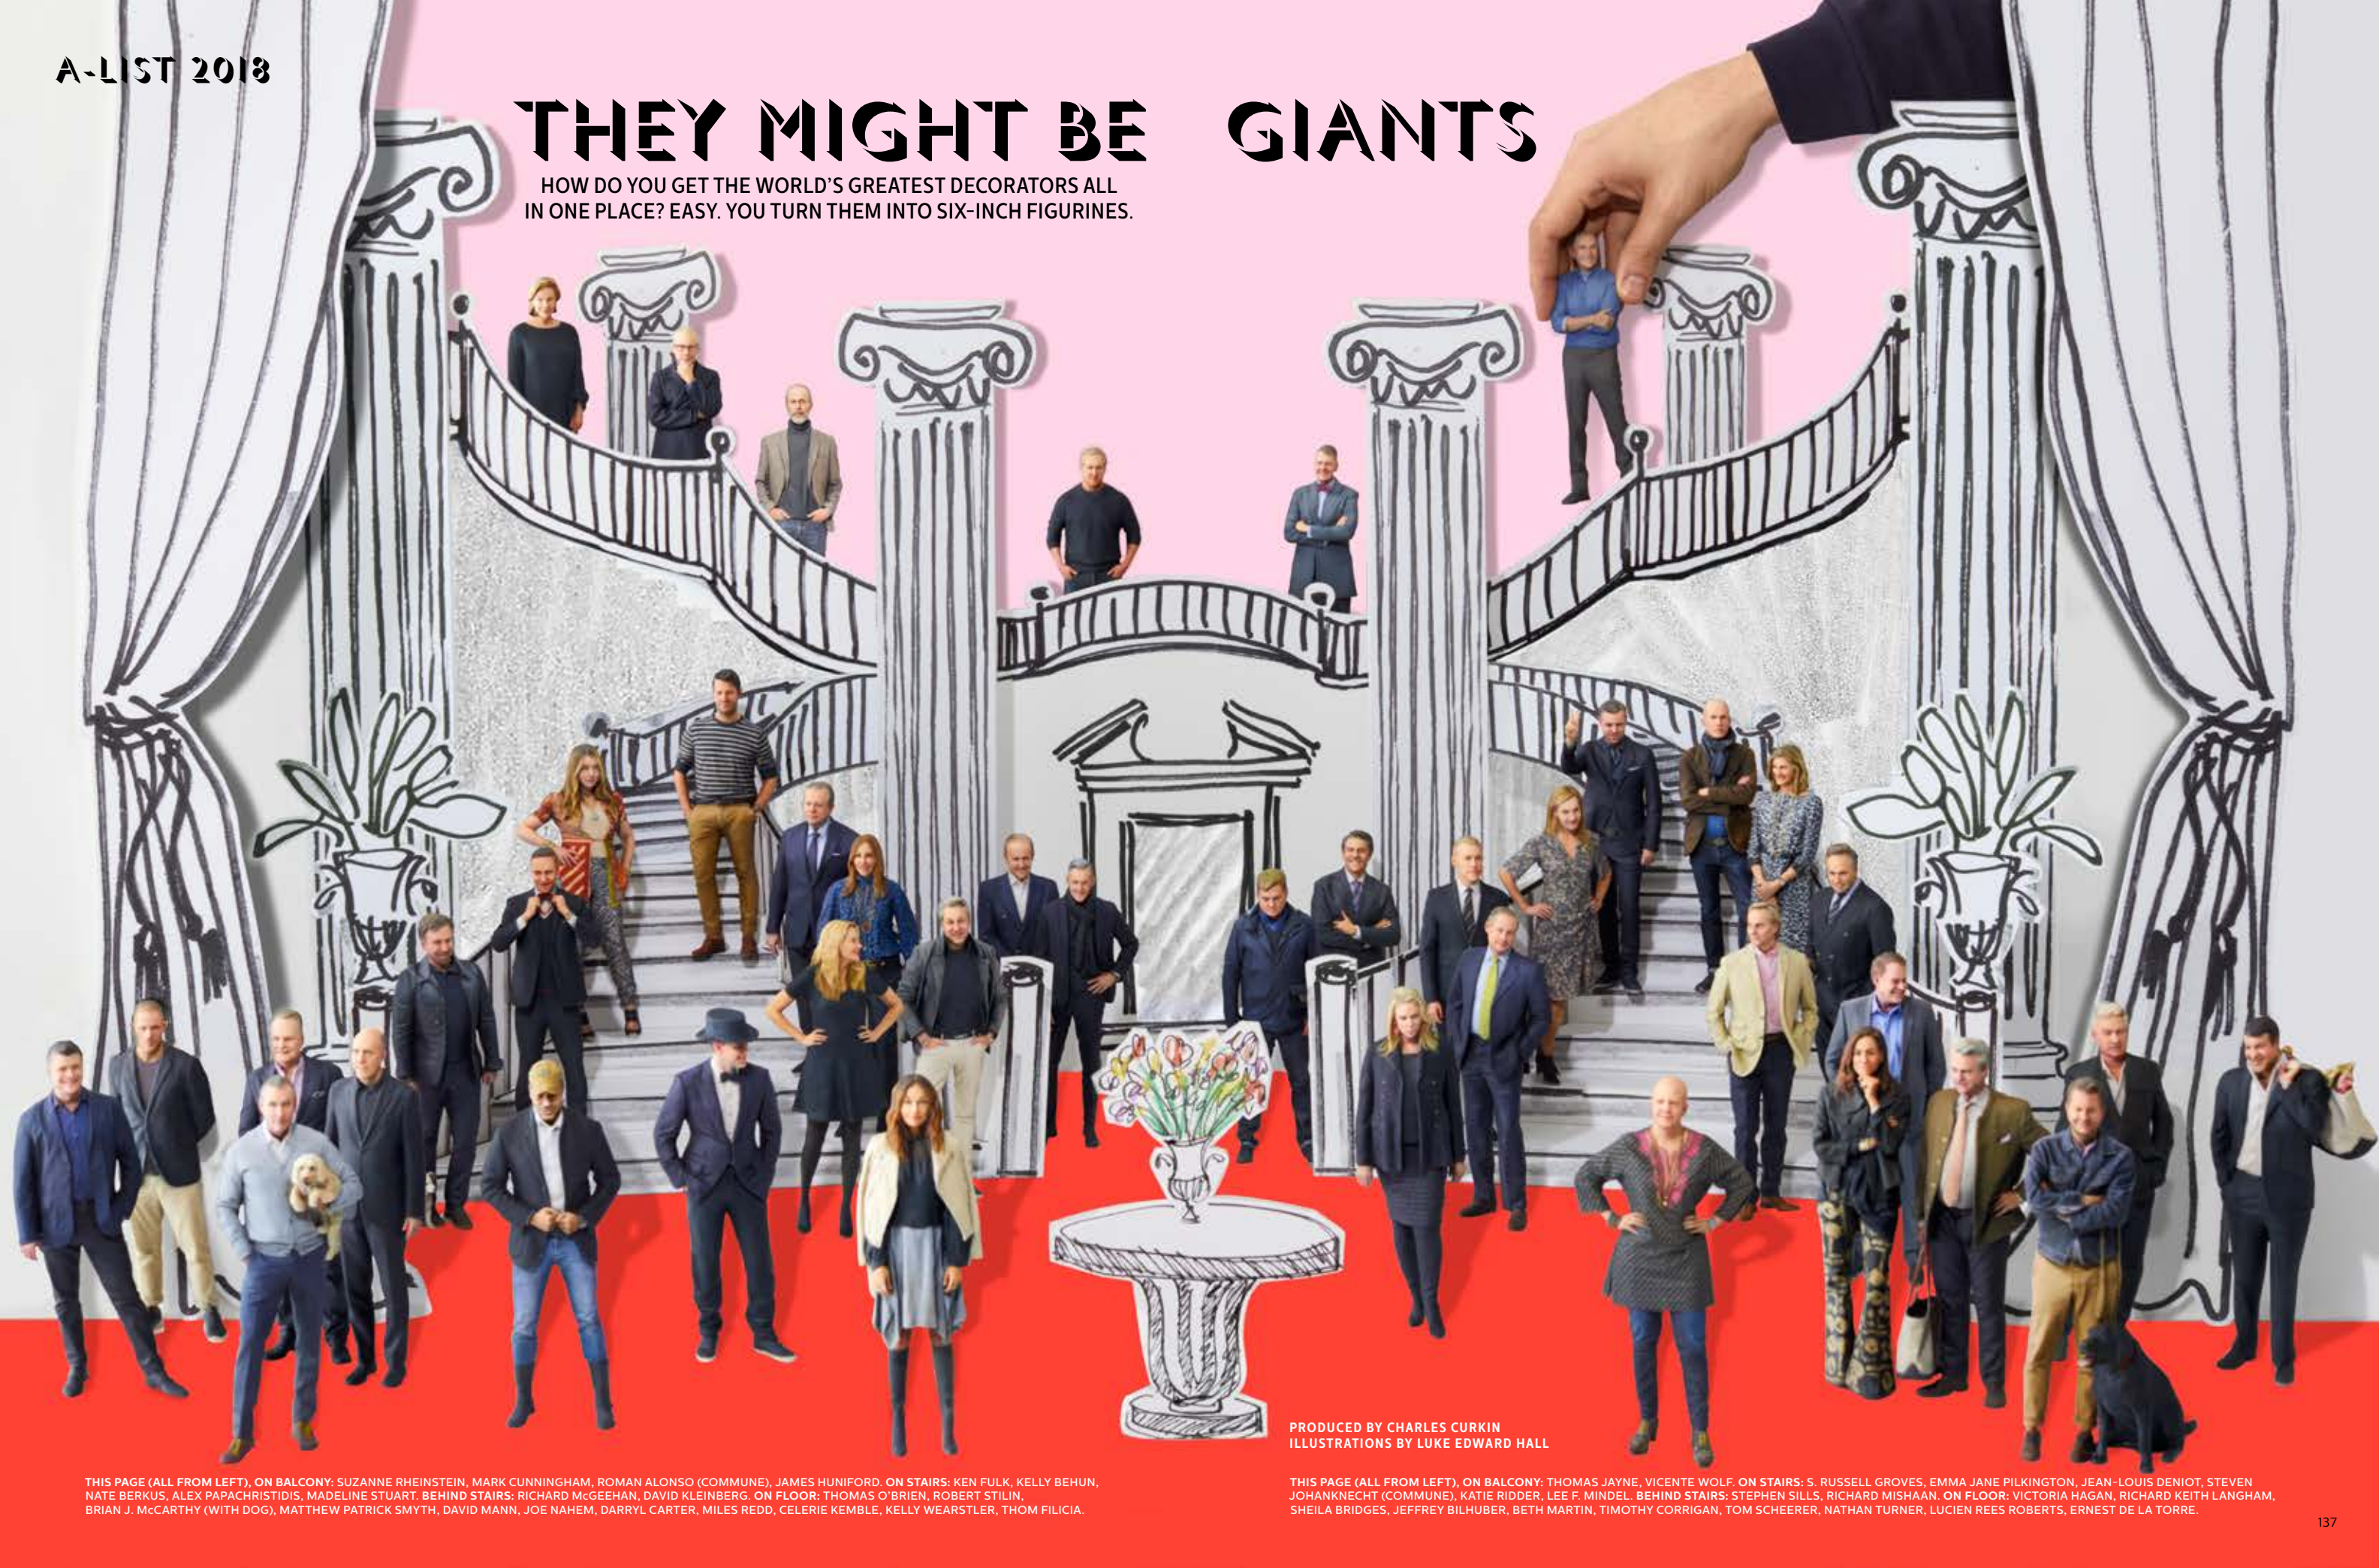

THEY MIGHT BE GIANTS

HOW DO YOU GET THE WORLD'S GREATEST DECORATORS ALL IN ONE PLACE? EASY. YOU TURN THEM INTO SIX-INCH FIGURINES.

PRODUCED BY CHARLES CURKIN
ILLUSTRATIONS BY LUKE EDWARD HALL

THIS PAGE (ALL FROM LEFT), ON BALCONY: SUZANNE RHEINSTEIN, MARK CUNNINGHAM, ROMAN ALONSO (COMMUNE), JAMES HUNIFORD. ON STAIRS: KEN FULK, KELLY BEHUN, NATE BERKUS, ALEX PAPACHRISTIDIS, MADELINE STUART. BEHIND STAIRS: RICHARD MCGEEHAN, DAVID KLEINBERG. ON FLOOR: THOMAS O'BRIEN, ROBERT STILIN, BRIAN J. MCCARTHY (WITH DOG), MATTHEW PATRICK SMYTH, DAVID MANN, JOE NAHEM, DARRYL CARTER, MILES REDD, CELERIE KEMBLE, KELLY WEARSTLER, THOM FILICIA.

THIS PAGE (ALL FROM LEFT), ON BALCONY: THOMAS JAYNE, VICENTE WOLF. ON STAIRS: S. RUSSELL GROVES, EMMA JANE PILKINGTON, JEAN-LOUIS DENIOT, STEVEN JOHANKNECHT (COMMUNE), KATIE RIDDER, LEE F. MINDEL. BEHIND STAIRS: STEPHEN SILLS, RICHARD MISHAAN. ON FLOOR: VICTORIA HAGAN, RICHARD KEITH LANGHAM, SHEILA BRIDGES, JEFFREY BILHUBER, BETH MARTIN, TIMOTHY CORRIGAN, TOM SCHEERER, NATHAN TURNER, LUCIEN REES ROBERTS, ERNEST DE LA TORRE.

THE NOOBS

THIS YEAR, OUR LIST OF INCREDIBLE TALENTS GOT LONGER, WITH MORE THAN 20 NEW ADDITIONS FROM LOS ANGELES TO BURKINA FASO.

RYAN KORBAN
SARA GILBANE
ERIC HUGHES
SHAWN HENDERSON
ASHLEY WHITTAKER
ANNE MAXWELL FOSTER (TILTON FENWICK)
DAN FINK
INDIA MAHDAVI
PALOMA CONTRERAS
FRANK DE BIASI
NICK OLSEN
PETER DUNHAM